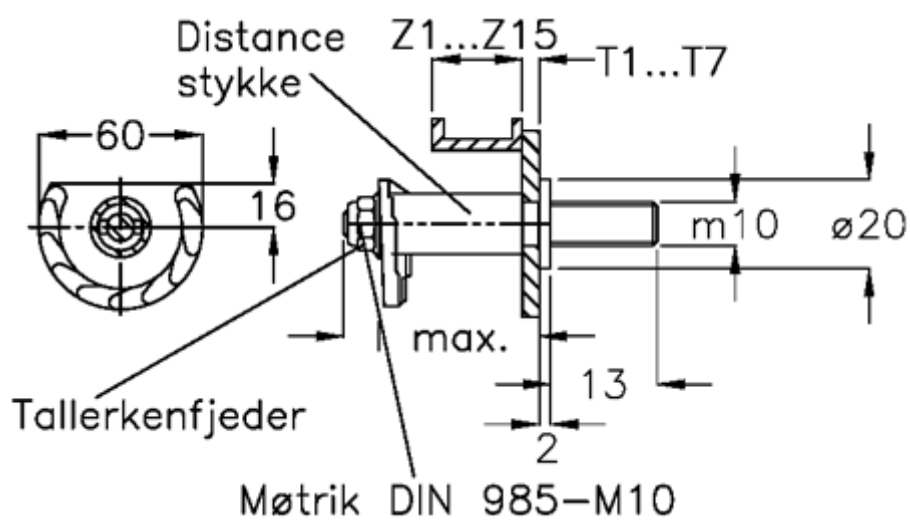

Article number: 20895704

Description: E+G Door lock
GN 117-GB-T7-Z4

Measures

Cam thickness = 9-18